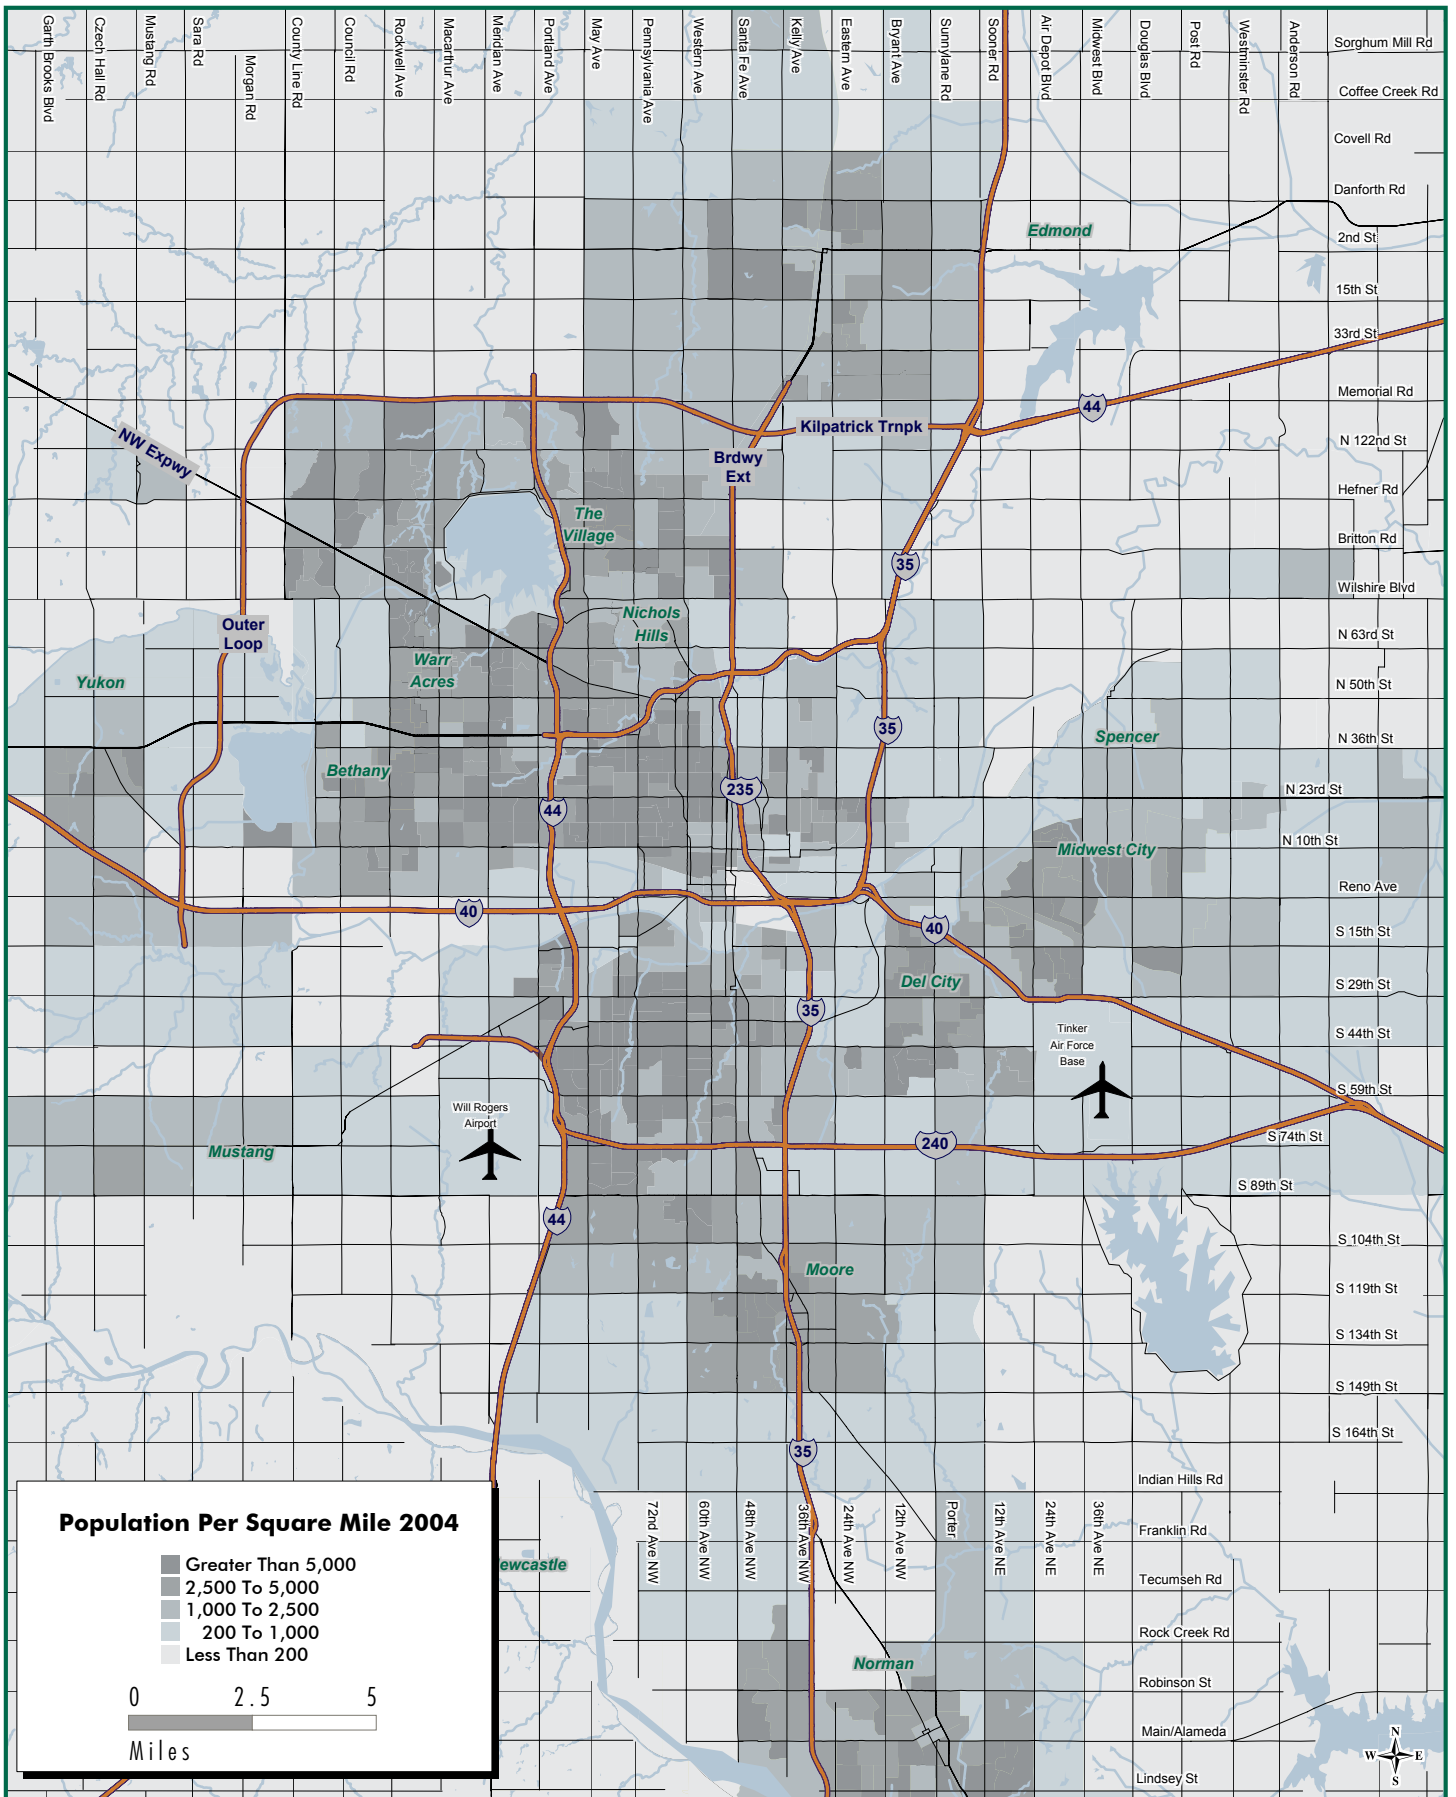

Population Density

Oklahoma City Metro

This map contains information from sources we believe to be reliable, but we make no representation, warranty or guaranty of its accuracy. This map is published for the use of CBRE and its clients only. Redistribution in whole or part to any third party without the prior written consent of CBRE is strictly prohibited. © 2005 CB Richard Ellis, All Rights Reserved. Sources: CBRE | OK Mapping Services (405) 272-5318; Claritas, Inc./GDT, Inc. 10/05/2005